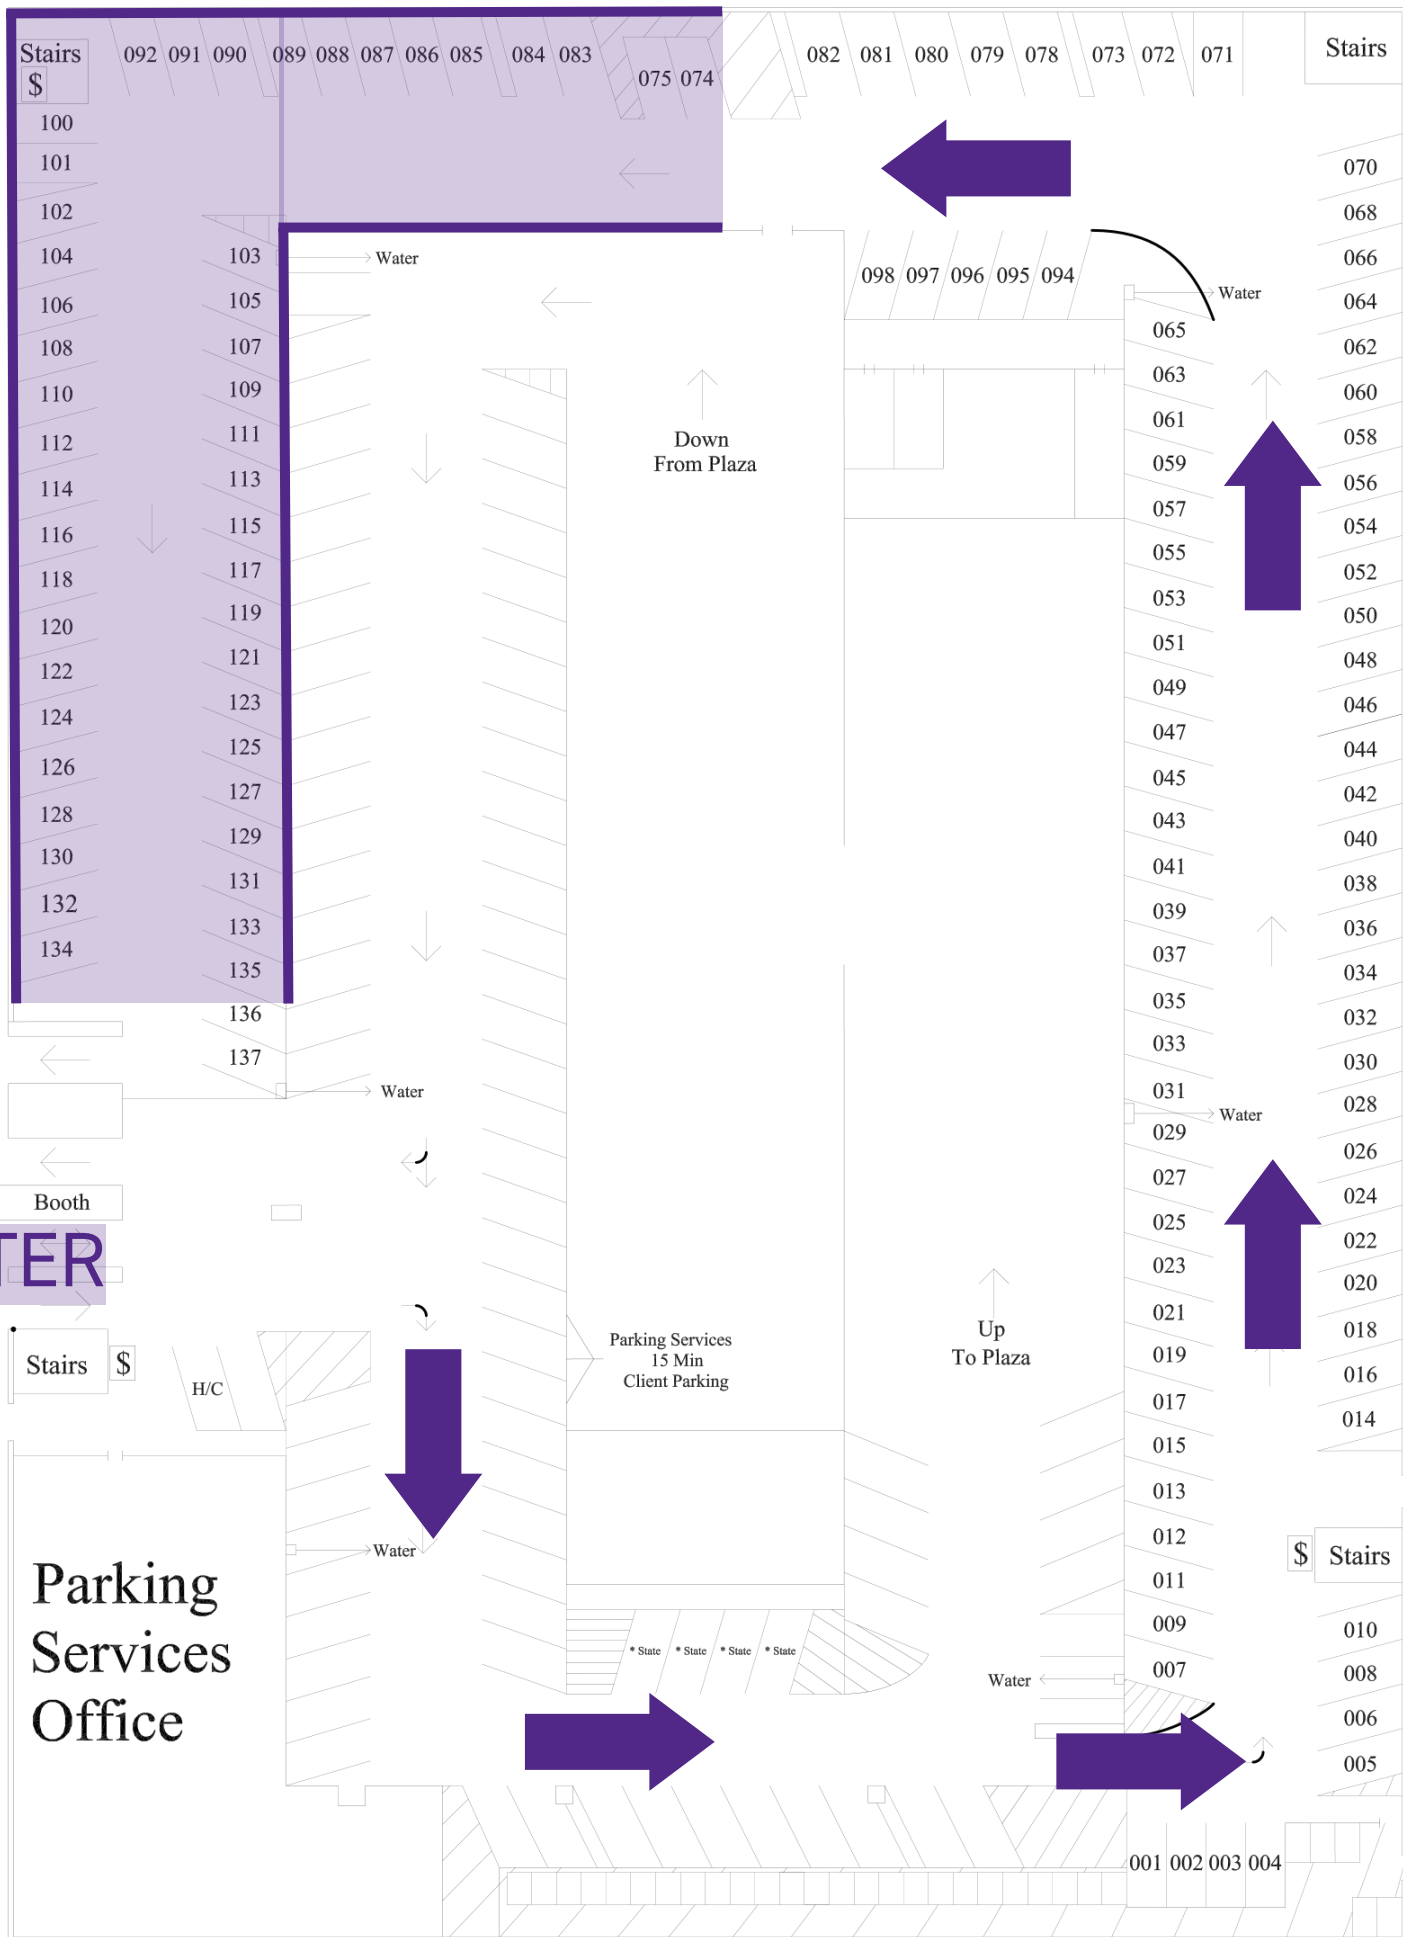

MLK Jr. Drive

ENTER

Parking Services Office

Parking Services
15 Min
Client Parking

* State * State * State * State